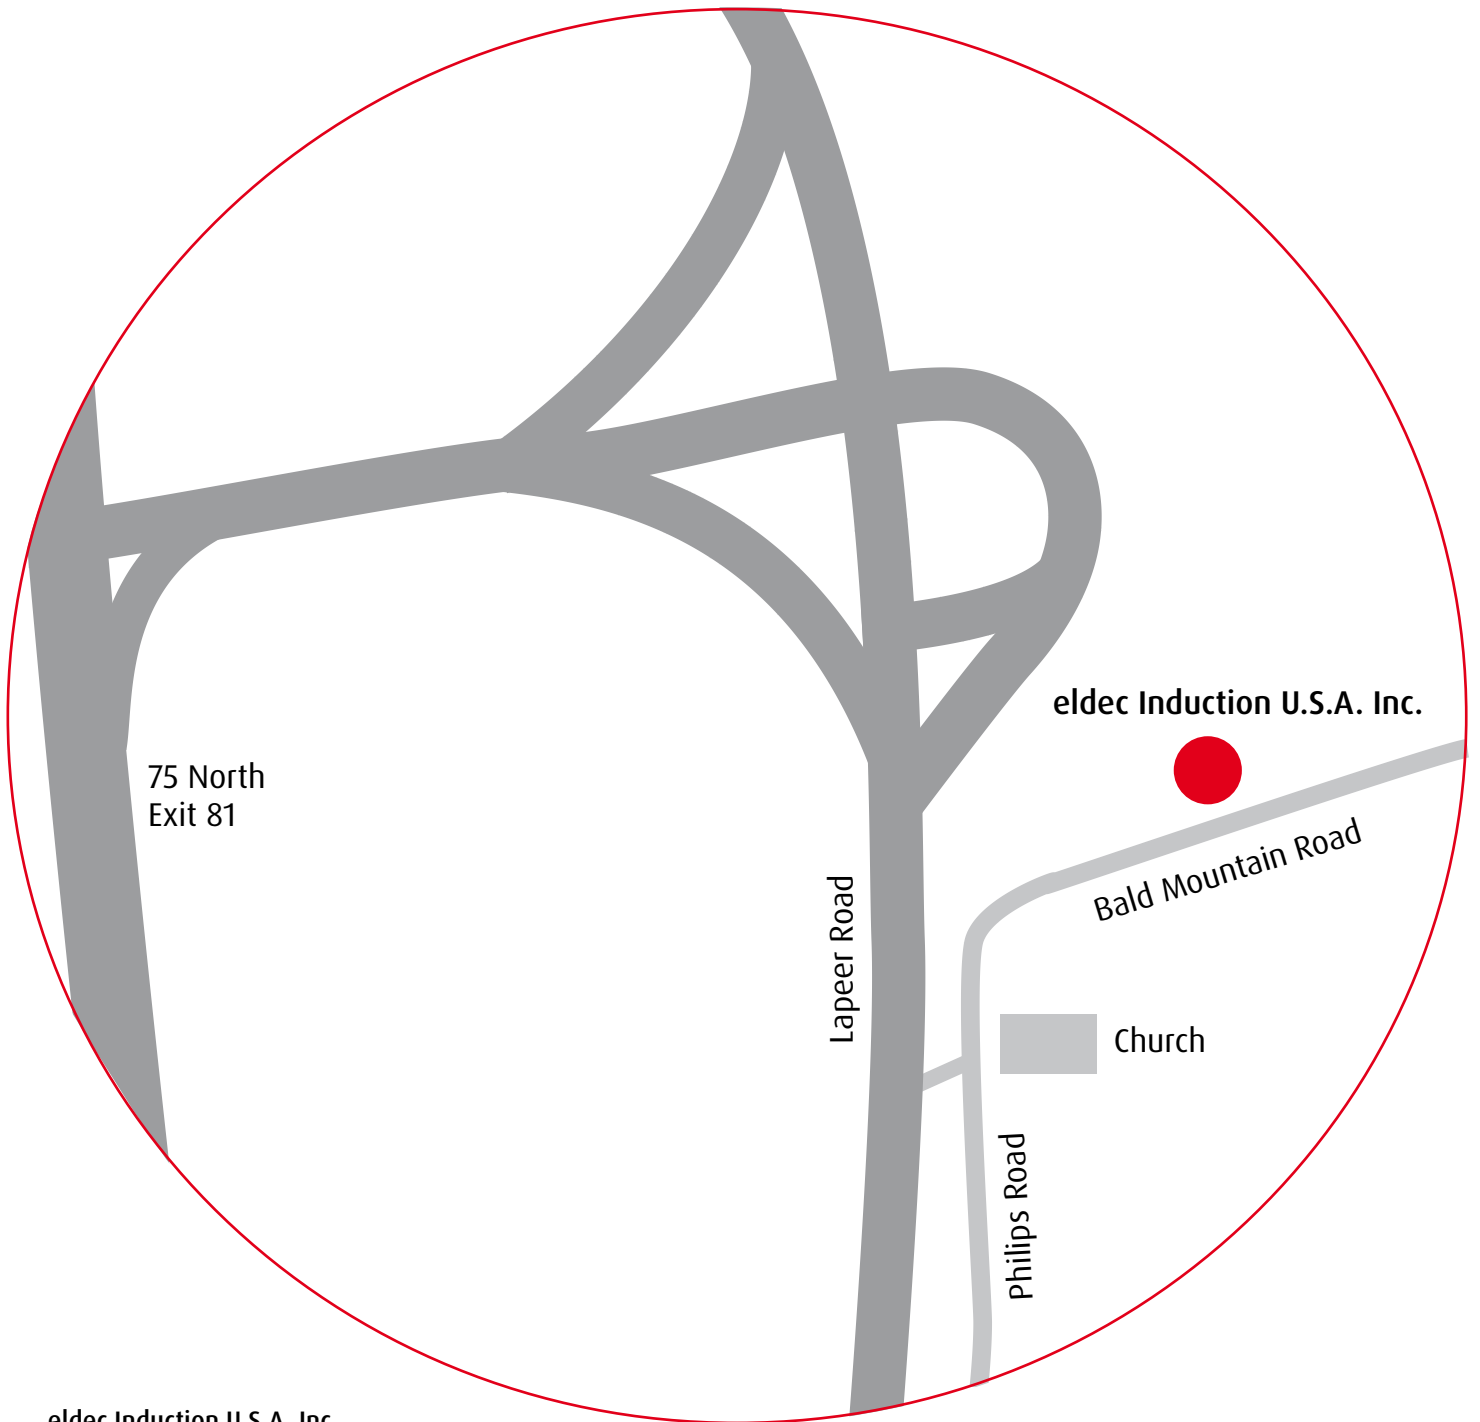

eldec Induction U.S.A. Inc.
3355 Bald Mountain Road • Unit 30
Auburn Hills • MI 48326
USA
Phone +1 - 248 - 364 - 47 50
info@eldec-usa.com
www.eldec-usa.com

How to get there:
Drive I-75 north to exit 81,
stay to right which puts you on Lapeer Road south,
take first turn-around which puts you on Lapeer-Road north,
turn right on first street and immediatly left onto Bald Mountain Road,
take second drive on left,
once in parking lot go right in front of building to Unit 30.